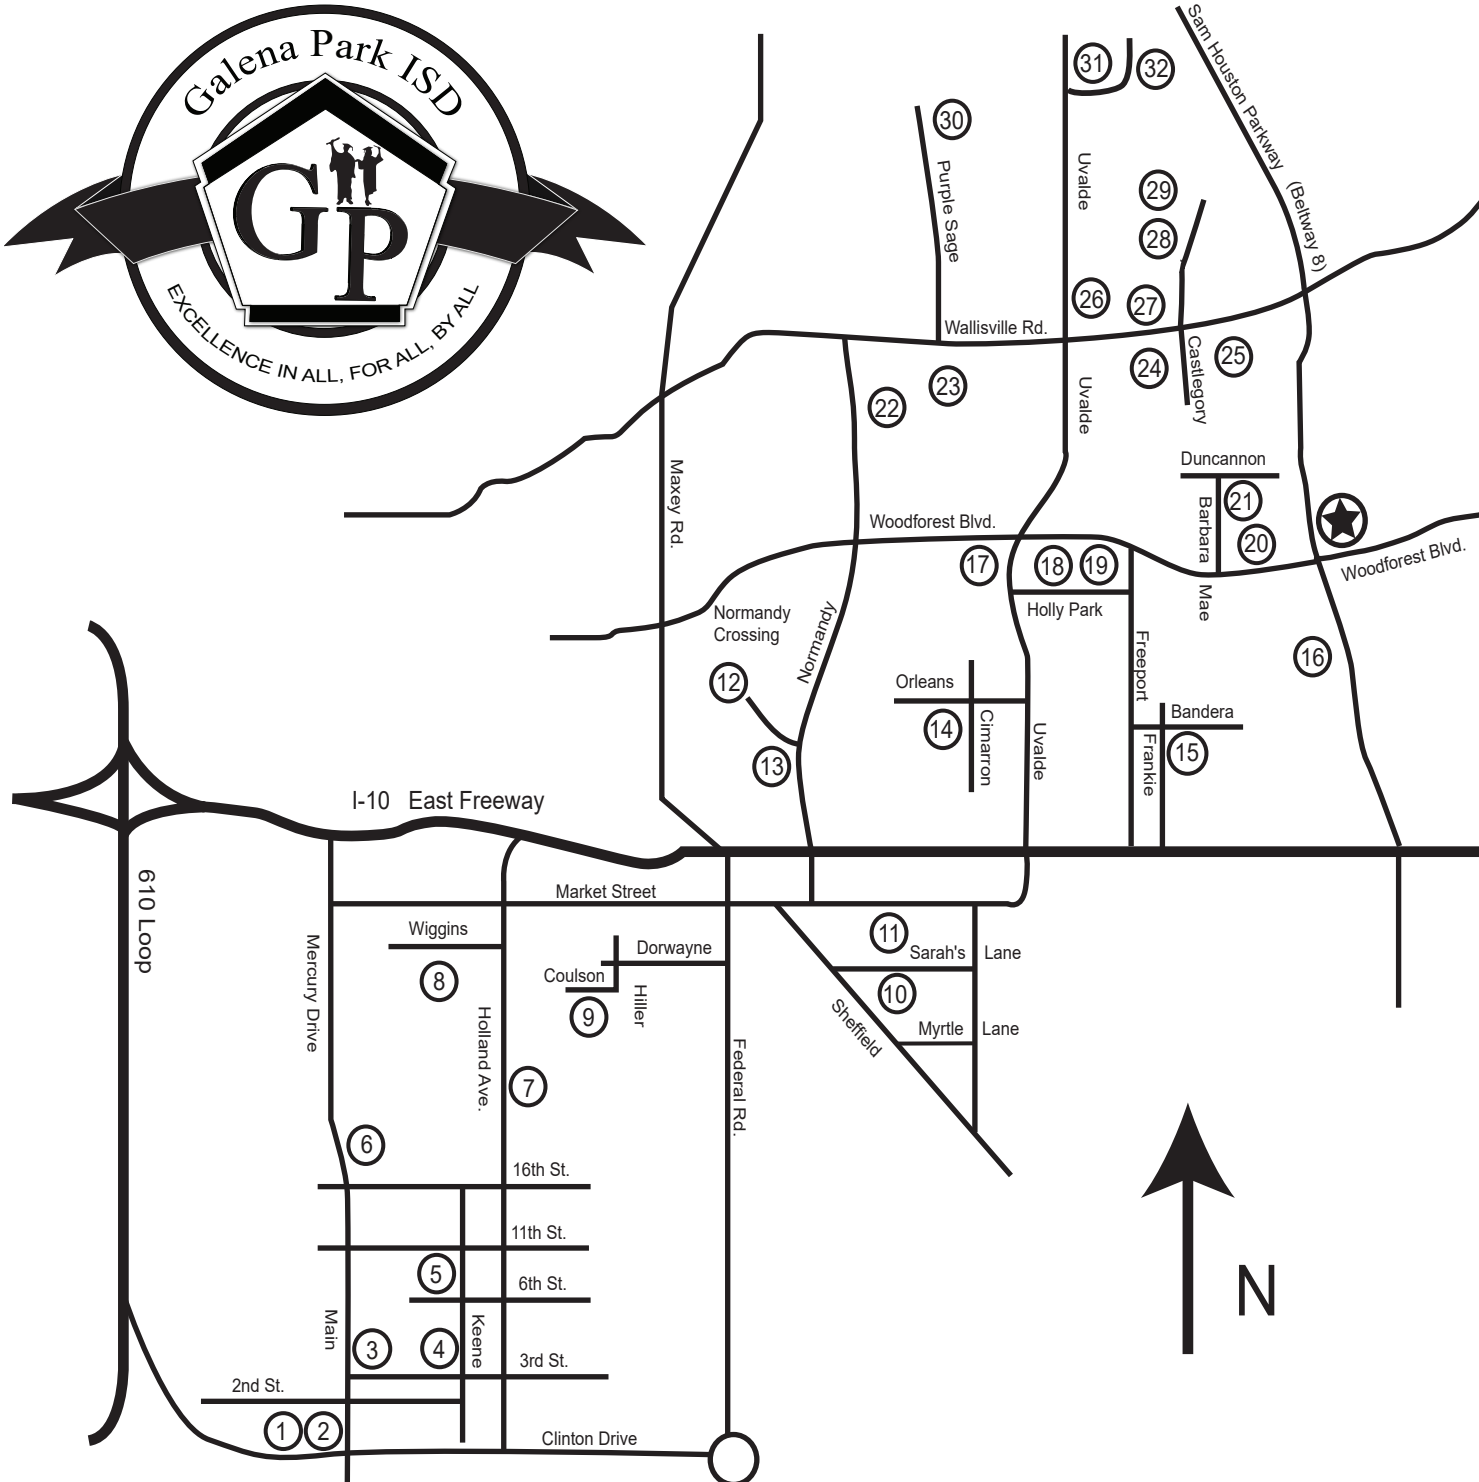

14705 Woodforest Blvd. • Houston, Texas 77015

(832) 386-1000 • FAX (832) 386-1100

Key to Galena Park I.S.D.

- ★ Administration Building
- 1. Becker Early Childhood Center
- 2. GPISD Childcare Center - South
- 3. Galena Park Elementary
- 4. Galena Park Middle School
- 5. Galena Park High School
- 6. MacArthur Elementary
- 7. Agriculture Facility
- 8. Jacinto City Elementary
- 9. Pyburn Elementary
- 10. Woodland Acres Middle School
- 11. Woodland Acres Elementary
- 12. Normandy Crossing Elementary
- 13. Transportation Facility
- 14. Cimarron Elementary
- 15. Cloverleaf Elementary
- 16. Sam Houston Elementary
- 17. Green Valley Elementary
- 18. North Shore Senior High 9th Grade Center
- 19. Zotz Education Center
- 20. North Shore Elementary
- 21. GPISD Childcare Center - North
- 22. Cunningham Middle School
- 23. Tice Elementary
- 24. North Shore Middle School
- 25. Havard Elementary
- 26. CTE Early College High School
- 27. District Stadium and Natatorium
- 28. North Shore Senior High School
- 29. North Shore Senior High 10th Grade Center
- 30. Purple Sage Elementary
- 31. Cobb Sixth Grade Campus
- 32. Williamson Elementary